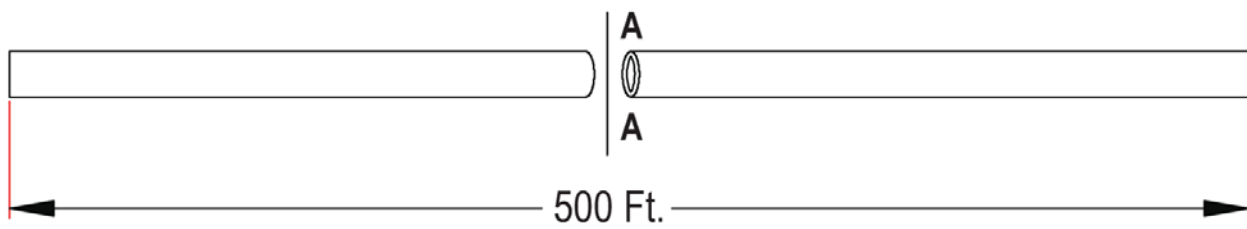

A

A

B

B

C

C

D

D

E

E