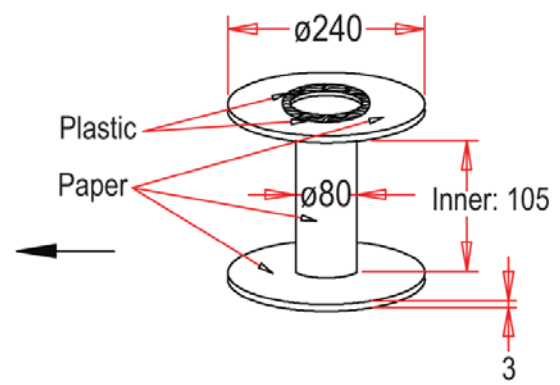

### 500Ft/R. "PE" Foam Wrapped

Voltage rating: 30V (DC)

Unit: MM

F

F

G

G

H

H

Scale	1:1						Name
TOLERANCE						Drawn	11.18.11
X.X	$\pm 0.40$					Approved	Chappell
X.XX	$\pm 0.25$						
X.XXX	$\pm 0.15$						
Angle	$\pm 3^\circ$						
Modification		Date		Name			

Item No.	<b>AT-K-26-8-S/500</b>
Title	Modular Straight cable - Raw, 8 Contact, 26AWG, Silver, 500Ft
Drawing No.	
Replace	rev00
Sheet	