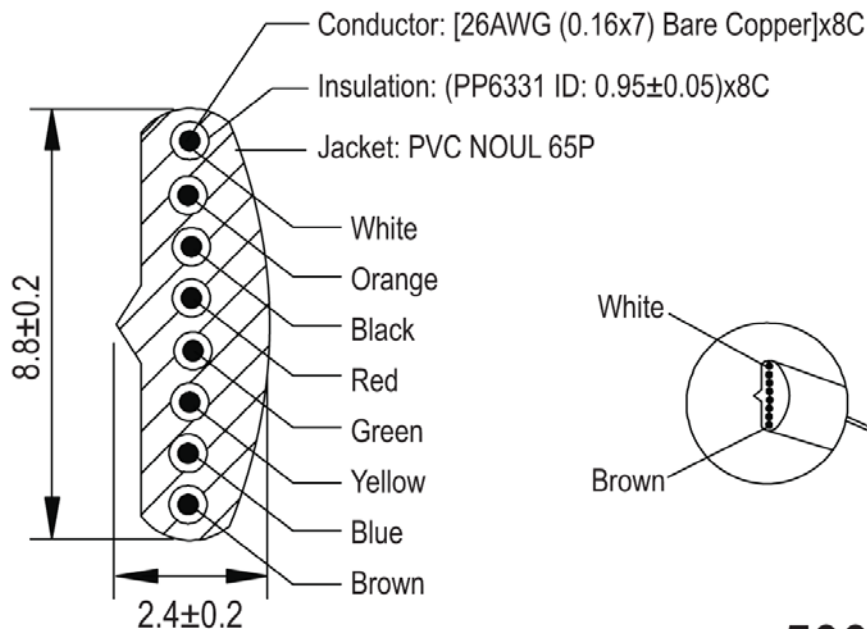

A

A

B

B

C

C

D

D

### 500Ft/R. "PE" Foam Wrapped

Voltage rating: 30V (DC)

Unit: MM

F

F

G

G

H

H

Scale	1:1						Name
TOLERANCE						Drawn	11.18.11
X.X	$\pm 0.40$					Approved	Chappell
X.XX	$\pm 0.25$						
X.XXX	$\pm 0.15$						
Angle	$\pm 3^\circ$						
Modification		Date		Name			

Item No.	<b>AT-K-26-8-S/500</b>
Title	Modular Straight cable - Raw, 8 Contact, 26AWG, Silver, 500Ft
Drawing No.	
Replace	rev00
Sheet	