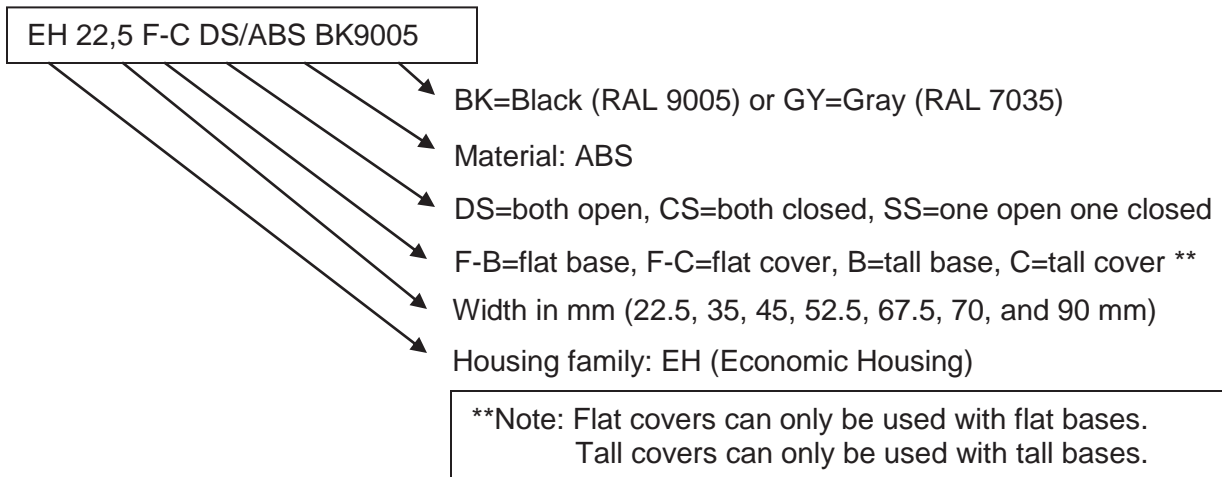

Housing

FLASH

Breakouts: EH Housing product

Breakouts: EH Housing description